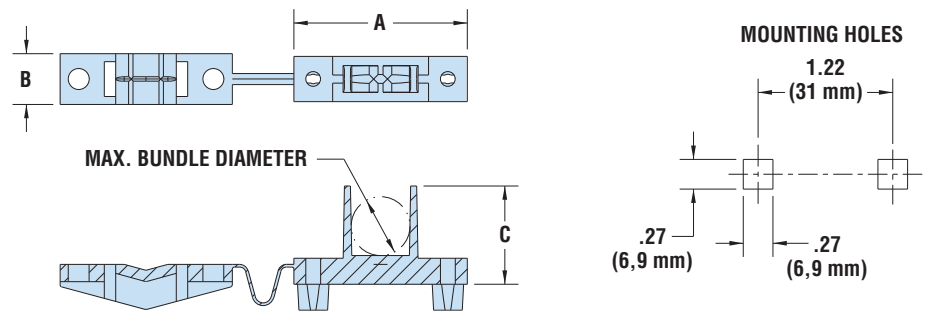

Quick Specs

Material	Nylon 6/6
Flammability Rating	94V-2
Temperature Range	32°F (0°C) to 185°F (85°C)